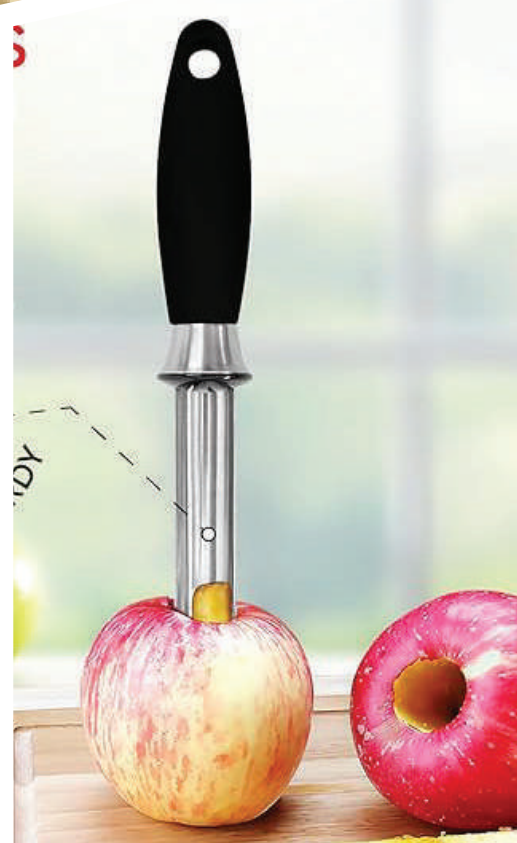

941.9836.25

CONTACT INFORMATION

 Tel: 718-963-3563

 www.iceknife.com

 info@iceknife.com

 199 Lee Ave #1038
Brooklyn NY 11211

ALL BALANCE & COMFORTABLE
RAZOR SHARP BL